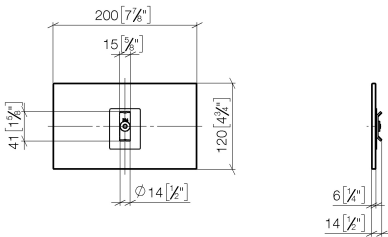

Attachment set for towel bar/tumbler mounting on one side -

12 350 970 90

- for installation on glass tiles

Attachment set for towel bar/tumbler mounting on one side -

12 350 970 90

mm [inches]

Attachment set for towel bar/tumbler mounting on one side -